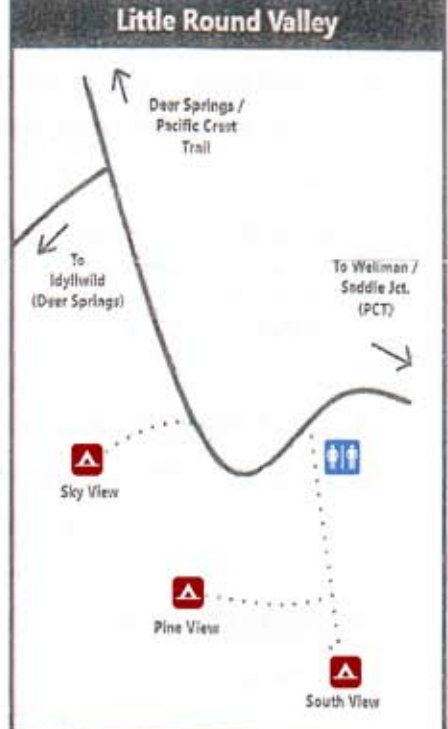

Mt San Jacinto State Park Round Valley & Tamarack Valley Campground Map

	Campsite		Main Trail
	Pit Toilet		Campsite Trail
	Ranger Station (not staffed)		Intermittent Stream
	Water Spigot (must purify)		

= CLOSED

MAPS ARE APPROXIMATIONS ONLY.

PITCH YOUR TENT WITHIN 25 FT. OF 4" x 4" POST