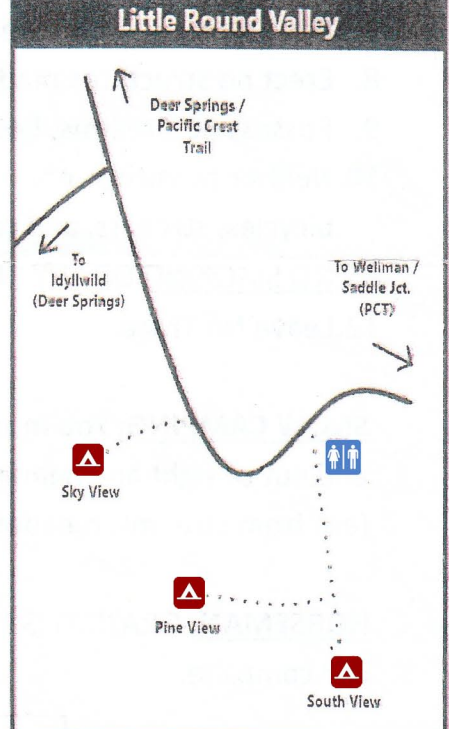

# Round Valley & Tamarack Valley Campgrounds

	Campsite		Main Trail
	Pit Toilet		Campsite Trail
	Ranger Station (not staffed)		Intermittent Stream
	Water Spigot (must purify)		

= CLOSED

MAPS ARE APPROXIMATIONS, ONLY.

PITCH YOUR TENT WITHIN 25 FT. OF 4" x 4" POST