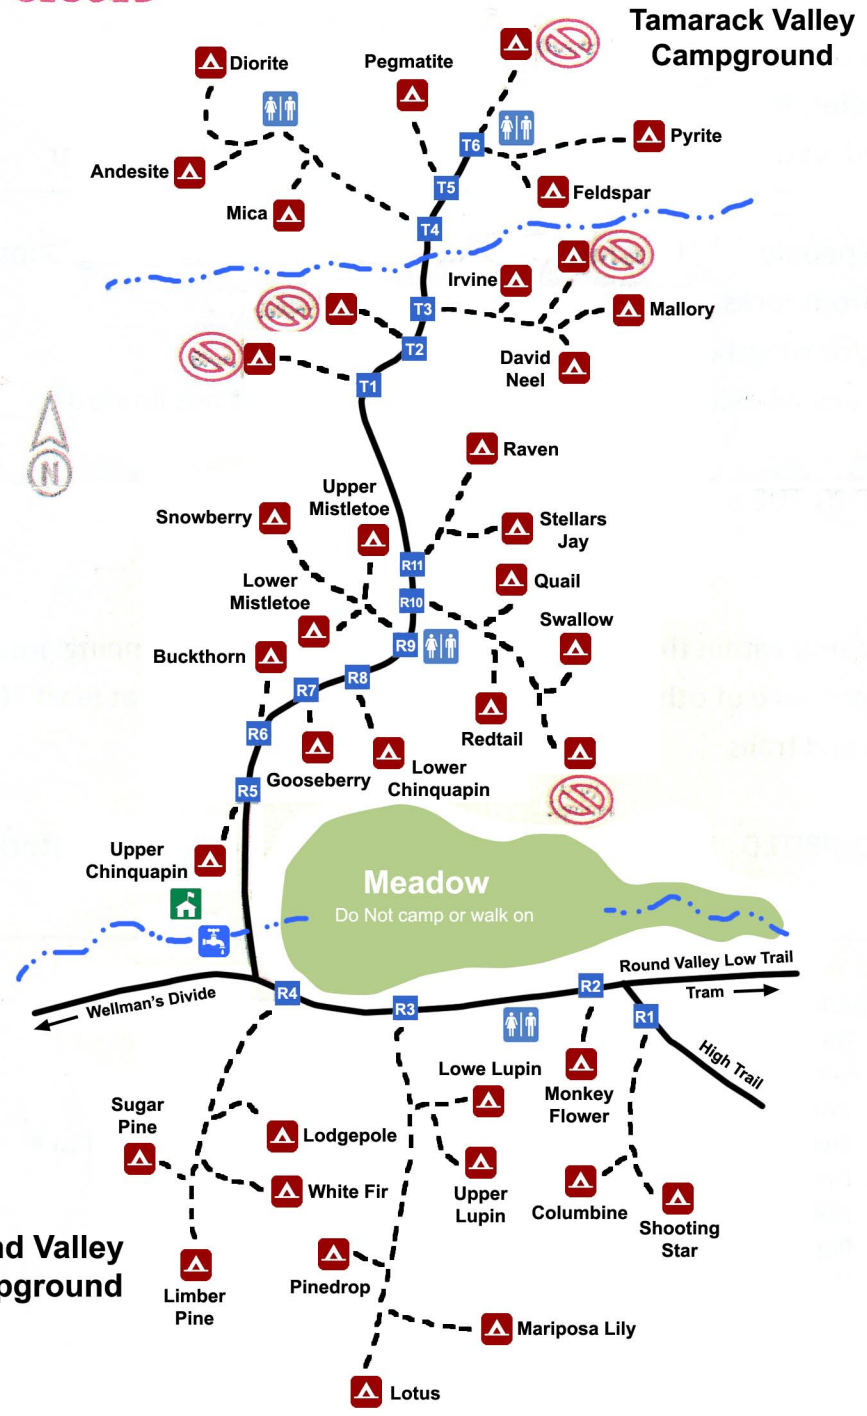

# Round Valley & Tamarack Valley Campgrounds

	Campsite		Main Trail
	Pit Toilet		Campsite Trail
	Ranger Station (not staffed)		Intermittent Stream
	Water Spigot (must purify)		

= CLOSED

MAPS ARE APPROXIMATIONS, ONLY.

PITCH YOUR TENT WITHIN 25 FT. OF 4" x 4" POST