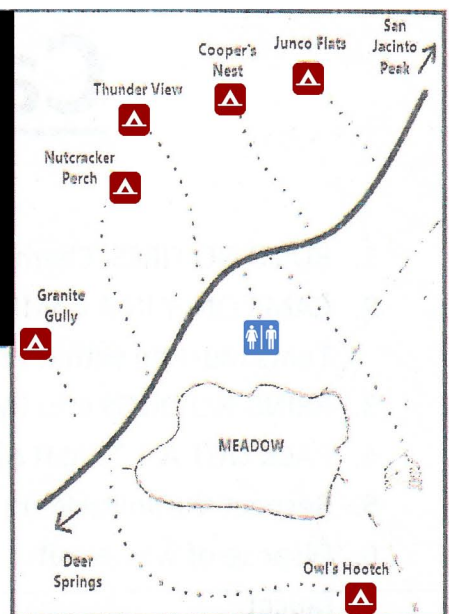

# Round Valley & Tamarack Valley Campgrounds

	Campsite		Main Trail
	Pit Toilet		Campsite Trail
	Ranger Station (not staffed)		Intermittent Stream
	Water Spigot (must purify)		

= CLOSED

MAPS ARE APPROXIMATIONS, ONLY.

PITCH YOUR TENT WITHIN 25 FT. OF 4" x 4" POST